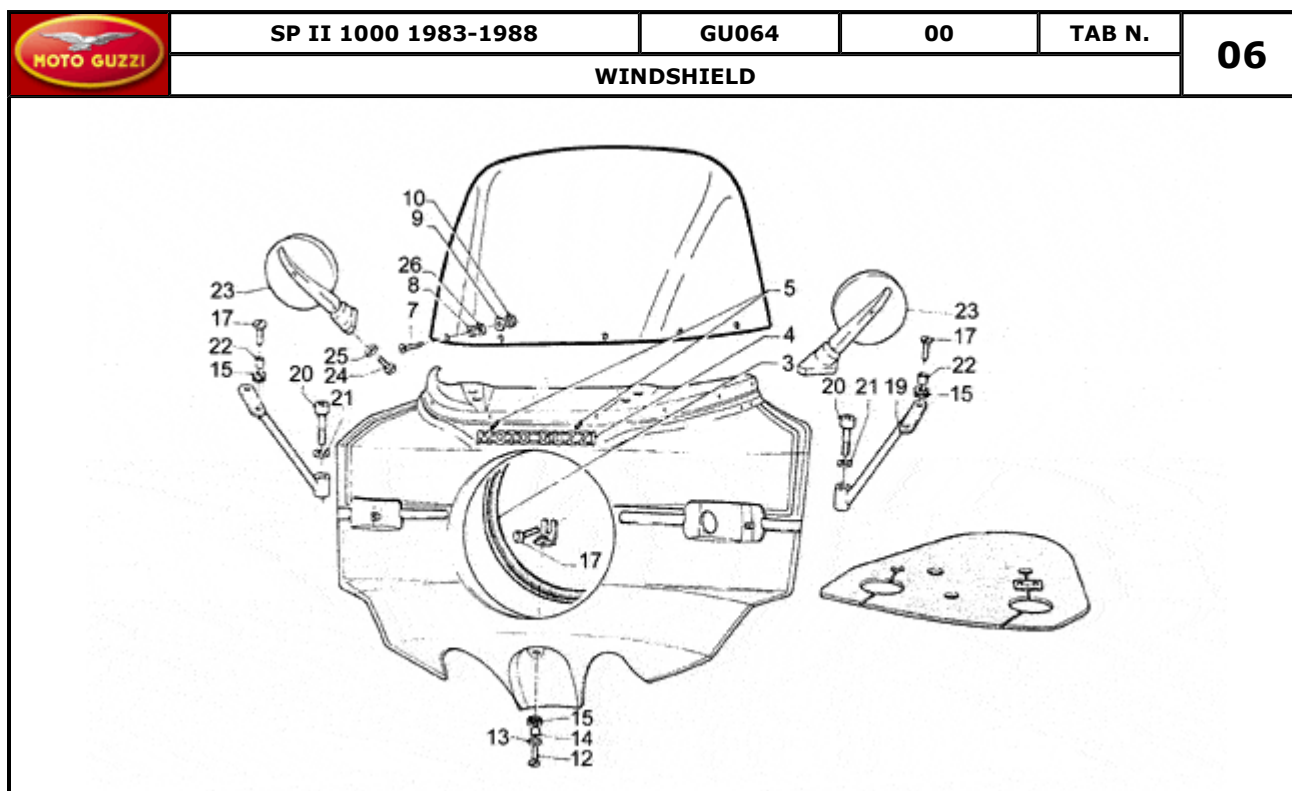

Pos.	Description	Year	I_M	Country	Version	Code	Q.ty	P.Cod.
3	Gasket	-	-	-	-	GU17578960	1	
4	Name plate Moto Guzzi	-	-	-	-	GU39917300	1	
5	Clip	-	-	-	-	GU14105100	2	
7	Screw	-	-	-	-	GU98260416	8	
8	Washer	-	-	-	-	GU14577850	8	
9	Washer	-	-	-	-	GU95007204	8	
10	Nut M4x0,7	-	-	-	-	GU92630104	8	
12	Screw	-	-	-	-	GU98054314	1	
13	Washer	-	-	-	-	GU95000206	1	
14	Spacer	-	-	-	-	GU91180608	1	
15	Rubber spacer	-	-	-	-	GU91551085	11	
17	Screw	-	-	-	-	GU98326016	10	
19	LH front fairing support	-	-	-	-	GU17578661	1	
20	Screw	-	-	-	-	GU98610440	2	
21	Washer	-	-	-	-	GU95007208	2	
22	Spacer	-	-	-	-	GU91180607	8	
23	Rearview mirror	-	-	-	-	GU17769861	2	
24	Screw	-	-	-	-	GU98290513	4	
25	Washer	-	-	-	-	GU95007205	4	
26	O-ring	-	-	-	-	GU90706035	8