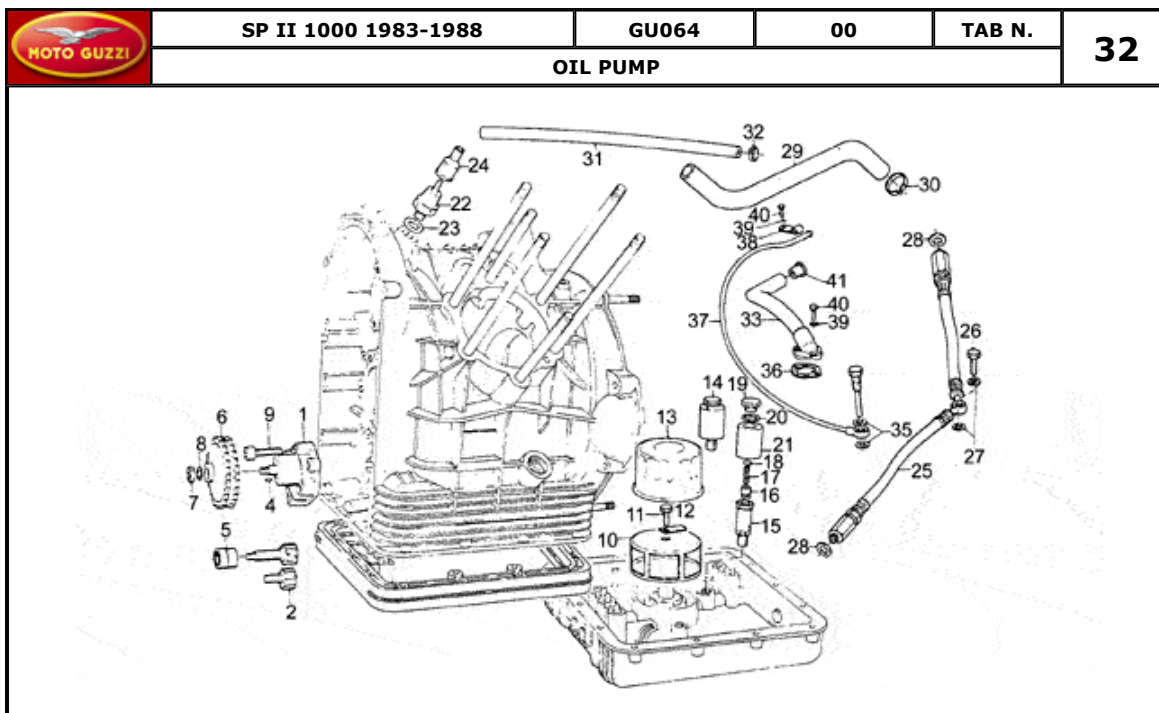

Pos.	Description	Year	I_M	Country	Version	Code	Q.ty	P.Cod.
1	Oil pump gear	-	-	-	-	GU30147700	1	
2	Driven gear	-	-	-	-	GU13148400	1	
4	Transmission key	-	-	-	-	GU13148300	1	
5	Roller bearing 10x22x20	-	-	-	-	GU92252210	1	
6	Oil pump gear	-	-	-	-	GU13147701	1	
7	Nut	-	-	-	-	GU92602308	1	
8	Spring washer	-	-	-	-	GU95120085	1	
9	Screw M8X30	-	-	-	-	GU98622430	4	
10	Oil filter	-	-	-	-	GU14152200	1	
11	Hex screw M6X16	-	-	-	-	GU98054316	1	
12	Plate	-	-	-	-	GU95187006	1	
13	Oil filter 61 mm	-	-	-	-	GU14153000	1	
14	Oil valve cpl.	-	-	-	-	GU03158200	1	
15	Valve body	-	-	-	-	GU10158701	1	
16	Piston	-	-	-	-	GU12150900	1	
17	Valve spring	-	-	-	-	GU94321072	1	
18	Bottom	-	-	-	-	GU12150700	1	
19	Plug	-	-	-	-	GU12159000	1	
20	Washer 14,5X20X1	-	-	-	-	GU95100523	3	
21	Cup	-	-	-	-	GU14158800	1	
22	Pressure sensor	-	-	-	-	GU17768750	1	
23	Gasket 12,25	-	-	-	-	GU12006400	1	
24	Cap	-	-	-	-	GU12717600	1	
25	Pipe	-	-	-	-	GU01153602	1	
26	Screw	-	-	-	-	GU95990037	5	
27	Gasket 8,25x15x1	-	-	-	-	GU12154200	2	
28	Gasket	-	-	-	-	GU25656102	2	
29	Pipe	-	-	-	-	GU28157450	1	
30	Hose clamp	-	-	-	-	GU28157850	1	
31	Rubber pipe 12,5X7,8 5/16"	-	-	-	-	GU00823956080	1	
32	Hose clamp	-	-	-	-	GU28157950	1	
33	Breather pipe	-	-	-	-	GU01007200	1	
35	Gasket 12,25	-	-	-	-	GU12006400	2	
36	Gasket	-	-	-	-	GU12007600	1	
37	Breather	-	-	-	-	GU17006250	1	
38	Hose clamp	-	-	-	-	GU12006500	1	
39	Washer 6,5x11x2	-	-	-	-	GU95120065	3	
40	Screw	-	-	-	-	GU98054318	3	
41	Oil breather valve	-	-	-	-	GU28150560	1