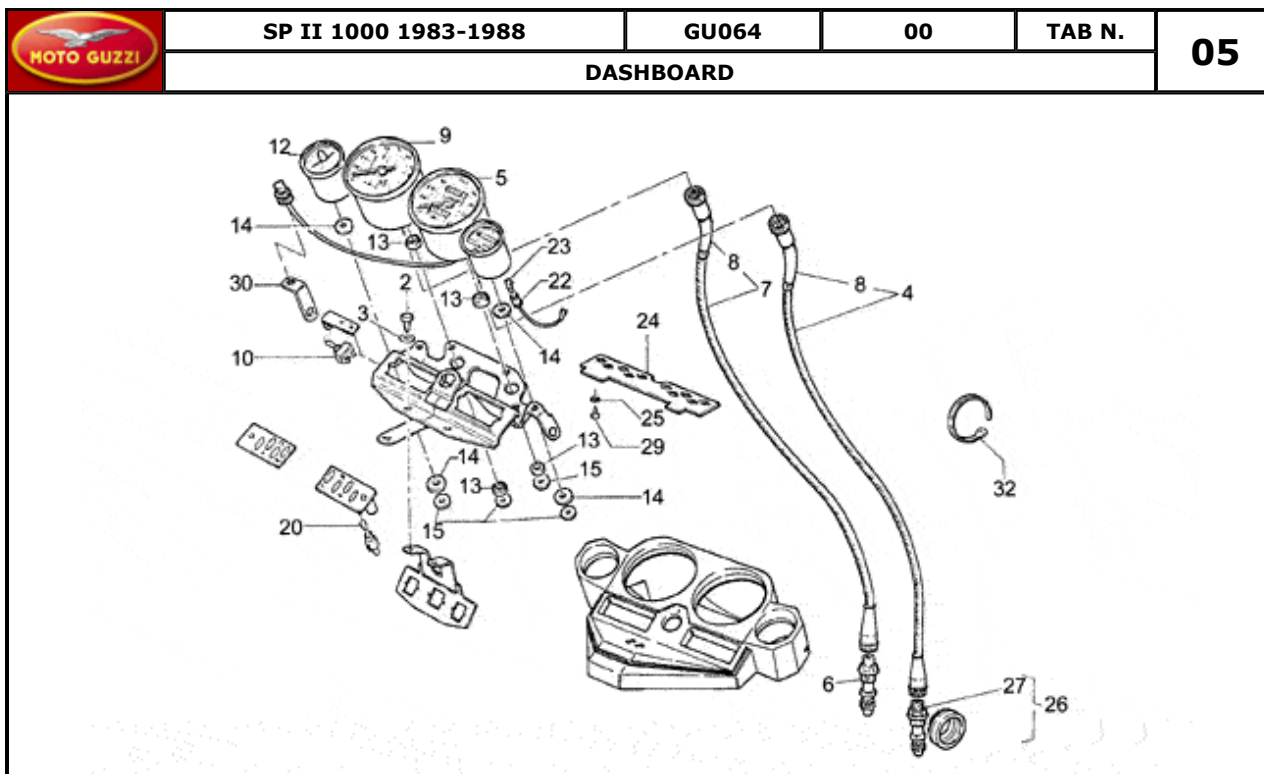

Pos.	Description	Year	I_M_	Country	Version	Code	Q.ty	P.Cod.
2	Screw	-	-	-	-	GU98054418	2	
3	Washer	-	-	-	-	GU95000208	2	
4	Speedometer transmission	-	-	-	-	GU28760410	1	
5	Speedometer	-	-	-	-	GU17761560	1	
6	Gear Z=14	-	-	-	-	GU14769200	1	
7	Rev counter transmission	-	-	-	-	GU28768150	1	
8	Sheath	-	-	-	-	GU17762200	2	
9	Tachometer	-	-	-	-	GU17767260	1	
10	Switch	-	-	-	-	GU18745701	1	
12	Clock assy.	-	-	-	-	GU29783061001	1	
13	Rubber spacer	-	-	-	-	GU17765560	10	
14	Rubber spacer	-	-	-	-	GU17783960	6	
15	Washer	-	-	-	-	GU95100060	5	
20	Lamp 12V-1,2W	-	-	-	-	GU93450140	8	
22	Lampholder	-	-	-	-	GU14768650	4	
23	Lamp 12v-3w	-	-	-	-	GU93450120	4	
24	Plate	-	-	-	-	GU14765355	1	
25	Washer	-	-	-	-	GU95001206	2	
26	Gear Z5/11	-	-	-	-	GU14762510	1	
27	Pinion Z5	-	-	-	-	GU12763300	1	
29	Self-tap screw	-	-	-	-	GU99200513	2	
30	Plate	-	-	-	-	GU28764940	1	
32	Hose clamp 2,4x92	-	-	-	-	GU49609601	4