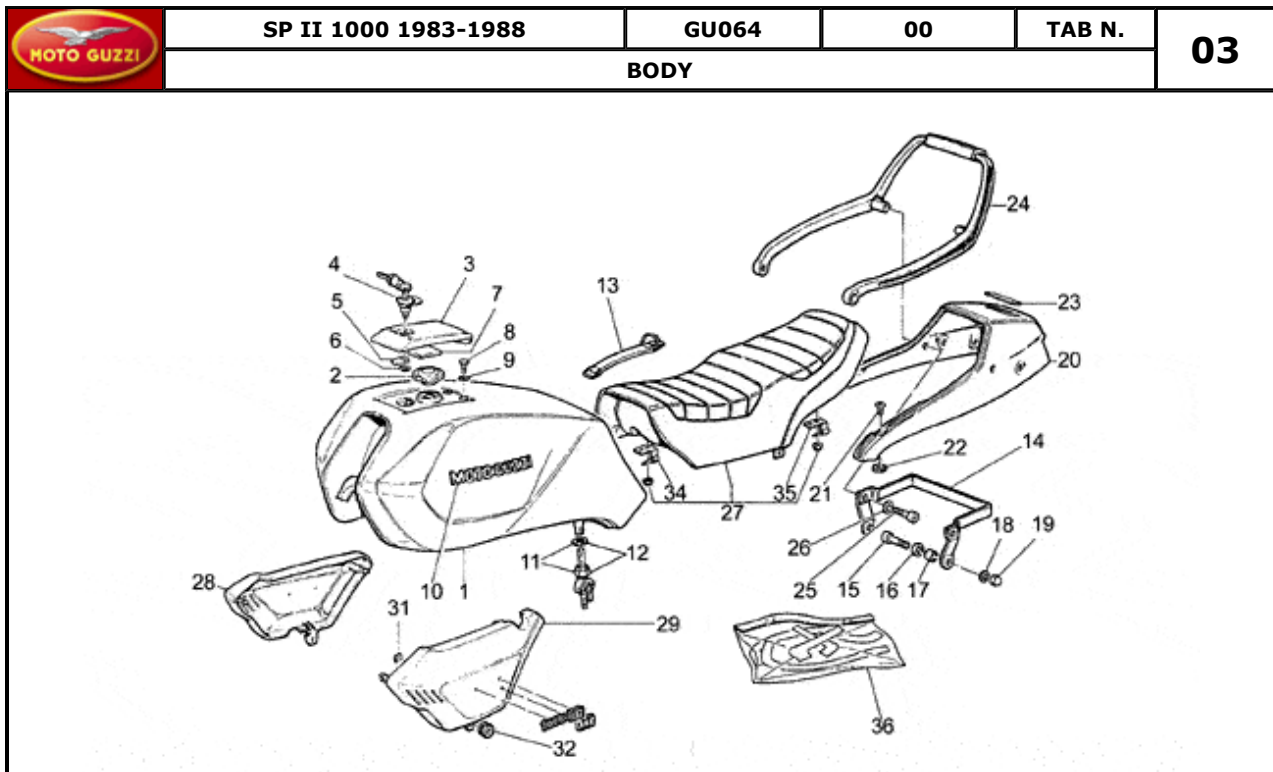

Pos.	Description	Year	I_M_	Country	Version	Code	Q.ty	P.Cod.
1	Fuel tank	-	-	-	-	GU281002001	1	
2	Tank cap	-	-	-	-	GU28103946	1	
3	Tank cover, blank	-	-	-	-	GU141040551	1	
4	Locks	-	-	-	-	GU14736856	1	
5	Tab	-	-	-	-	GU18105001	1	
6	Hose clamp	-	-	-	-	GU19104950	1	
7	Rubber spacer	-	-	-	-	GU19104336	1	
8	Screw	-	-	-	-	GU98054210	2	
9	Spring washer 5,3X10X0,5	-	-	-	-	GU95129100	2	
10	"Moto Guzzi" dataplate	-	-	-	-	GU28917300	2	
11	RH fuel cock	-	-	-	-	GU17105460	1	
12	LH fuel cock	-	-	-	-	GU17105461	1	
13	Fixing snap	-	-	-	-	GU14102600	1	
14	Support	-	-	-	-	GU28468400	1	
15	Screw	-	-	-	-	GU98822425	2	
16	Washer	-	-	-	-	GU95004208	2	
17	Spacer 8,5x12x4	-	-	-	-	GU91180804	2	
18	Spring washer	-	-	-	-	GU95021108	2	
19	Nut	-	-	-	-	GU92781081	2	
20	Rear fairing	-	-	-	-	GU284726001	1	
21	Screw	-	-	-	-	GU98326014	2	
22	Rubber spacer	-	-	-	-	GU93110060	2	
23	"MotoGuzzi" dec.	-	-	-	-	GU28923400	1	
24	Pillion grab bar	-	-	-	-	GU28464301	1	
25	Screw	-	-	-	-	GU98622420	2	
26	Washer	-	-	-	-	GU95004208	2	
27	Seat assy	-	-	-	-	GU28460500	1	
28	RH side cover	-	-	-	-	GU284762001	1	
29	LH side cover blank	-	-	-	-	GU284763001	1	
31	Plate	-	-	-	-	GU39922200	8	
32	Rubber spacer	-	-	-	-	GU91551082	4	
34	Front saddle hinge	-	-	-	-	GU28461300	1	
35	Rear bracket	-	-	-	-	GU28461301	1	
36	Decal set	-	-	-	-	GU28923340	1