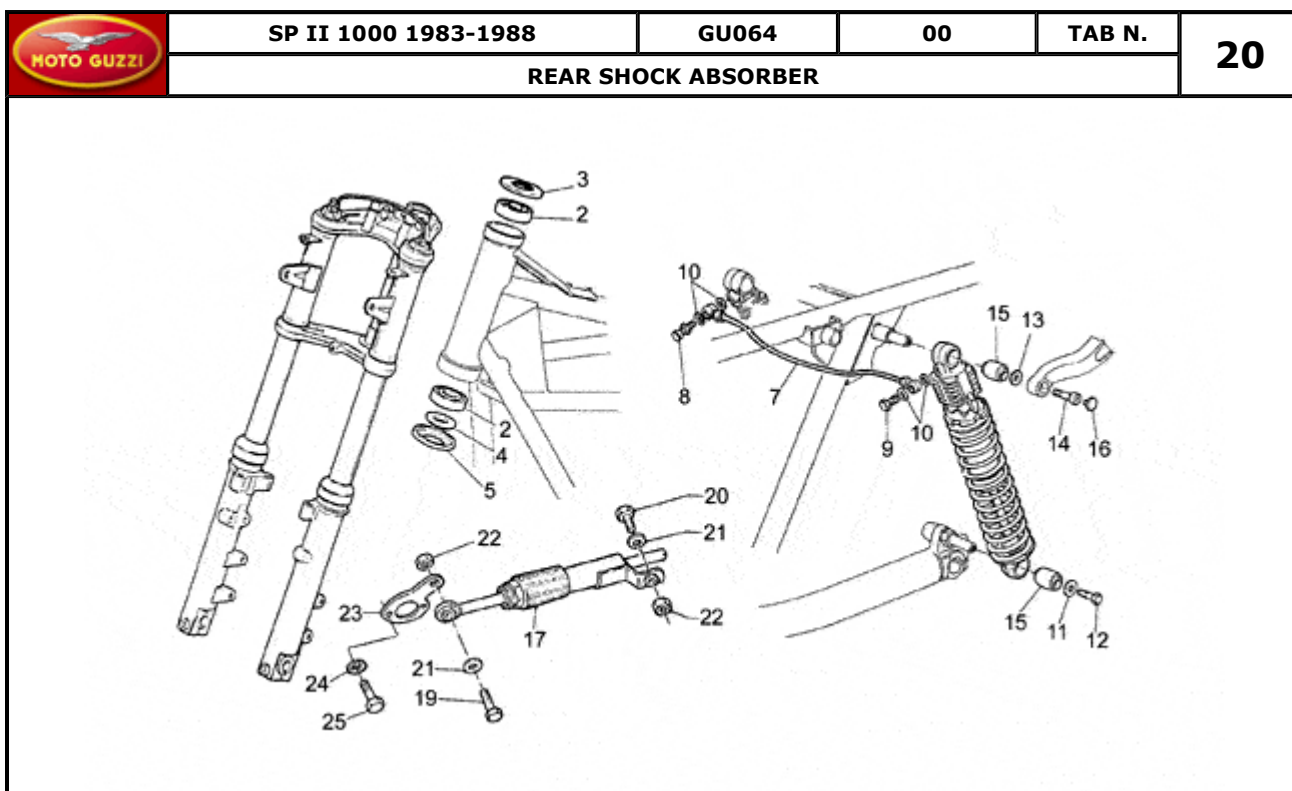

Pos.	Description	Year	I_M_	Country	Version	Code	Q.ty	P.Cod.
2	Tap.roller bearing	-	-	-	-	GU92249225	2	
3	Cup	-	-	-	-	GU14494600	1	
4	Clearance washer	-	-	-	-	GU14516700	1	
5	Dust cover	-	-	-	-	GU14517000	1	
7	Pipe	-	-	-	-	GU28556150	1	
8	Air valve	-	-	-	-	GU28556250	1	
9	Bored screw	-	-	-	-	GU28556450	1	
10	Copper washer	-	-	-	-	GU28556350	4	
11	Washer	-	-	-	-	GU95100256	2	
12	Screw	-	-	-	-	GU98074416	2	
13	Washer	-	-	-	-	GU95000208	2	
14	Screw	-	-	-	-	GU98822425	2	
15	Silent-block	-	-	-	-	GU14551655	4	
16	Rubber spacer	-	-	-	-	GU93180206	2	
17	Steering shock absorber	-	-	-	-	GU17530260	1	
19	Screw	-	-	-	-	GU98052325	1	
20	Hex screw M6X20	-	-	-	-	GU98054320	1	
21	Washer	-	-	-	-	GU95000206	1	
22	Nut M6x1	-	-	-	-	GU92630106	1	
23	Plate	-	-	-	-	GU285289501	1	
24	Notched washer	-	-	-	-	GU95021106	2	
25	Screw	-	-	-	-	GU98054314	2