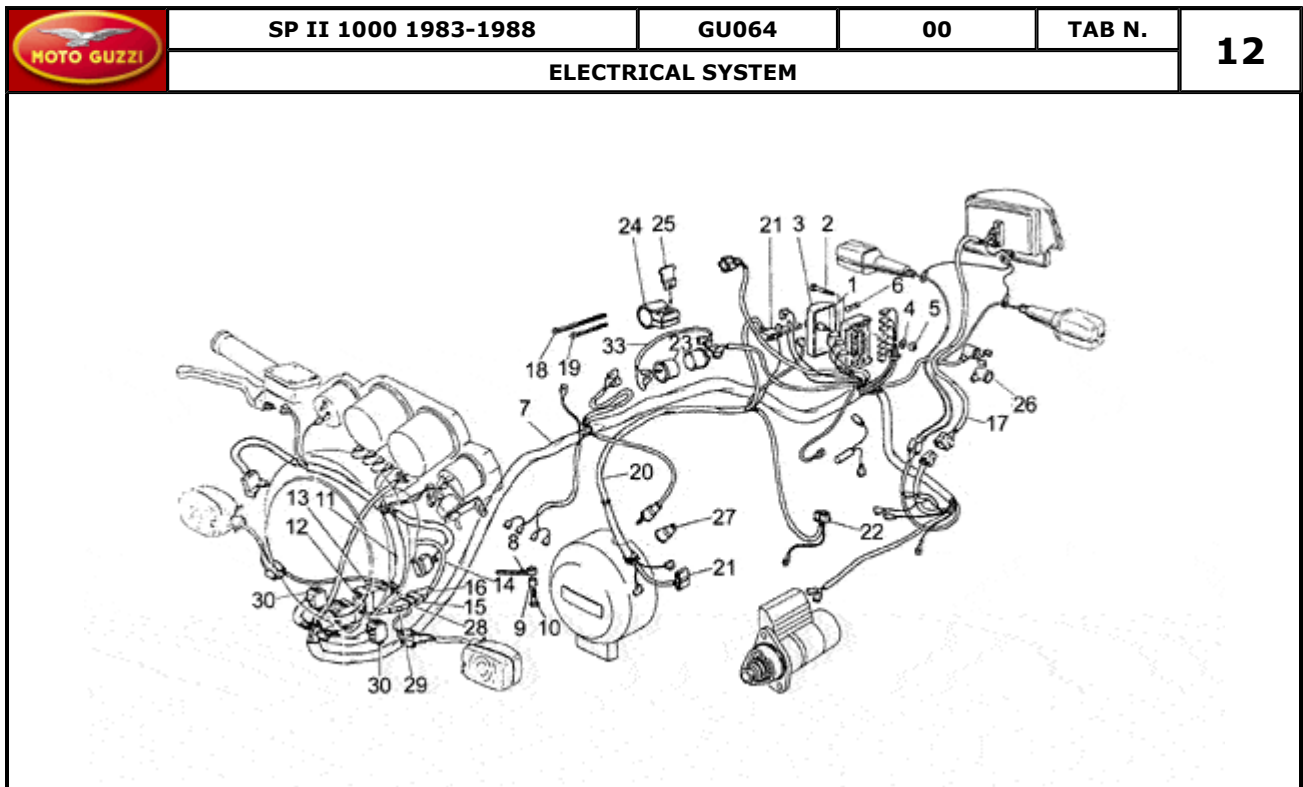

Pos.	Description	Year	I_M	Country	Version	Code	Q.ty	P.Cod.
1	Rubber fuse box	-	-	-	-	GU17743000	1	
2	Screw	-	-	-	-	GU98202530	2	
3	Cover	-	-	-	-	GU17743100	1	
4	Washer	-	-	-	-	GU95000205	2	
5	Nut	-	-	-	-	GU92630105	2	
6	Fuse 16A	-	-	-	-	GU17742550	6	
7	Electrical system	-	-	-	-	GU28747140	1	
8	Connector	-	-	-	-	GU19732400	1	
9	Connector	-	-	-	-	GU14756152	1	
10	Resistance	-	-	-	-	GU28727200	1	
11	Wiring	-	-	-	-	GU28747240	1	
12	Connector 15 vie	-	-	-	-	GU14756251	1	
13	Cap	-	-	-	-	GU17756000	1	
14	Headlight wiring w/harness	-	-	-	-	GU14747455	1	
15	4-way connector	-	-	-	-	GU17755860	1	
16	Cap	-	-	-	-	GU17755760	1	
17	Taillight wiring harn.	-	-	-	-	GU28747350	1	
18	Hose clamp 3,6x20,6	-	-	-	-	GU14609650	32	
19	Hose clamp 2,4x92	-	-	-	-	GU49609601	3	
20	Alternator-regulator wiring	-	-	-	-	GU28726300	1	
21	Connector 3 vie	-	-	-	-	GU61712500	2	
22	Connector	-	-	-	-	GU61712600	1	
23	Flasher unit	-	-	-	-	GU17750520	2	
24	Block	-	-	-	-	GU17751200	1	
25	Plate	-	-	-	-	GU17750400	1	
26	Cap	-	-	-	-	GU12735100	1	
27	Cap	-	-	-	-	GU12717600	1	
28	4-way connector	-	-	-	-	GU17756160	1	
29	Cap	-	-	-	-	GU17756060	1	
30	Connector 9 vie	-	-	-	-	GU65723001	2	
33	Wiring	-	-	-	-	GU18720150	1