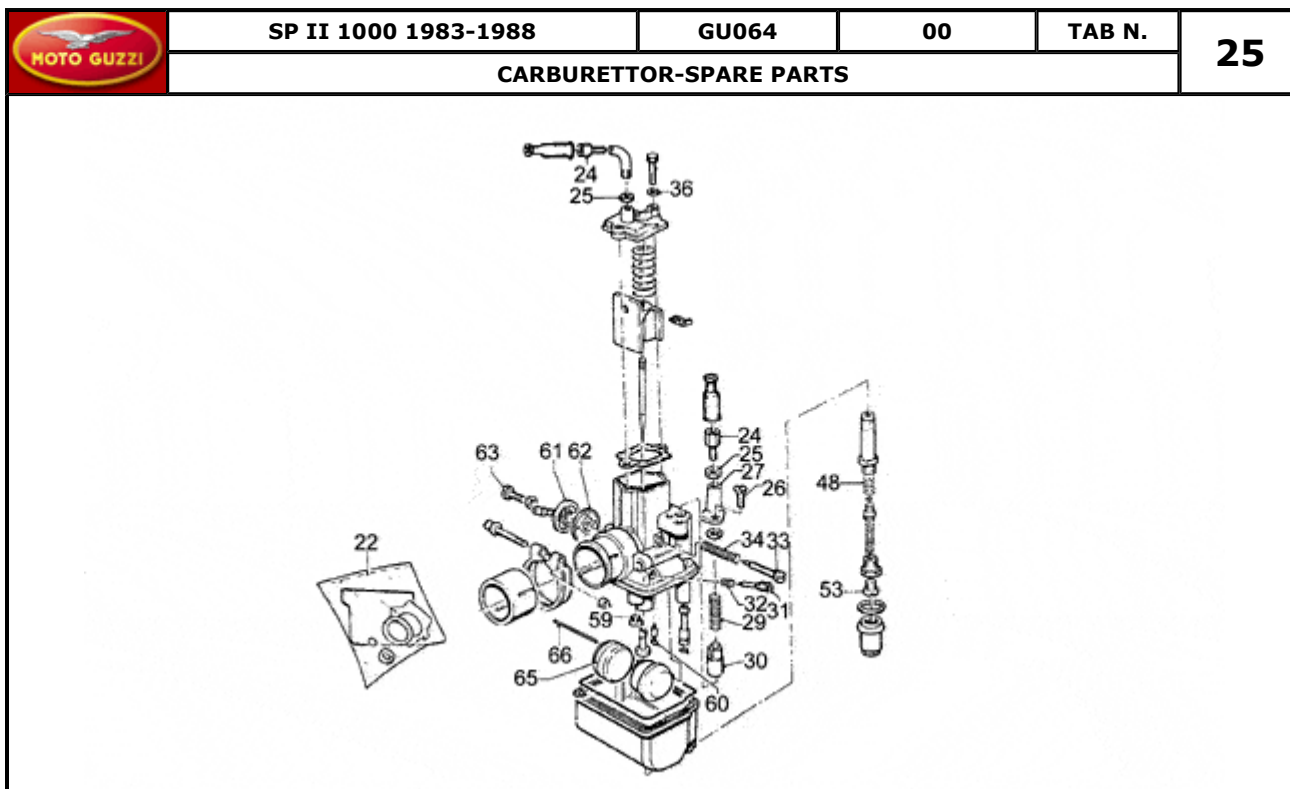

Pos.	Description	Year	I_M	Country	Version	Code	Q.ty	P.Cod.
22	Carburettor gasket kit	-	-	-	-	GU17939950	1	
24	Wire tensioner screw	-	-	-	-	GU12937200	2	
25	Nut	-	-	-	-	GU12937300	2	
26	Screw	-	-	-	-	GU13937900	1	
27	Starter device cover	-	-	-	-	GU17937450	1	
29	Spring	-	-	-	-	GU13937600	1	
30	Starter valve	-	-	-	-	GU13937800	1	
31	Adj.min.eng.speed screw	-	-	-	-	GU13936200	1	
32	Spring	-	-	-	-	GU13936300	1	
33	Gas valve adjuster screw	-	-	-	-	GU13936600	1	
34	Spring	-	-	-	-	GU13936700	1	
36	Washer	-	-	-	-	GU13932900	2	
48	Piston	-	-	-	-	GU17939000	1	
53	Main jet 125	-	-	-	-	GU18935750	1	
59	Idle jet 50	-	-	-	-	GU66935910	1	
60	Jet Needle	-	-	-	-	GU13934800	1	
61	Fuel pipe union cap	-	-	-	-	GU13934600	1	
62	Fuel filter	-	-	-	-	GU43934000	1	
63	Cap fixing screw	-	-	-	-	GU10934900	1	
65	Float	-	-	-	-	GU14933000	1	
66	Float pin	-	-	-	-	GU13933100	1