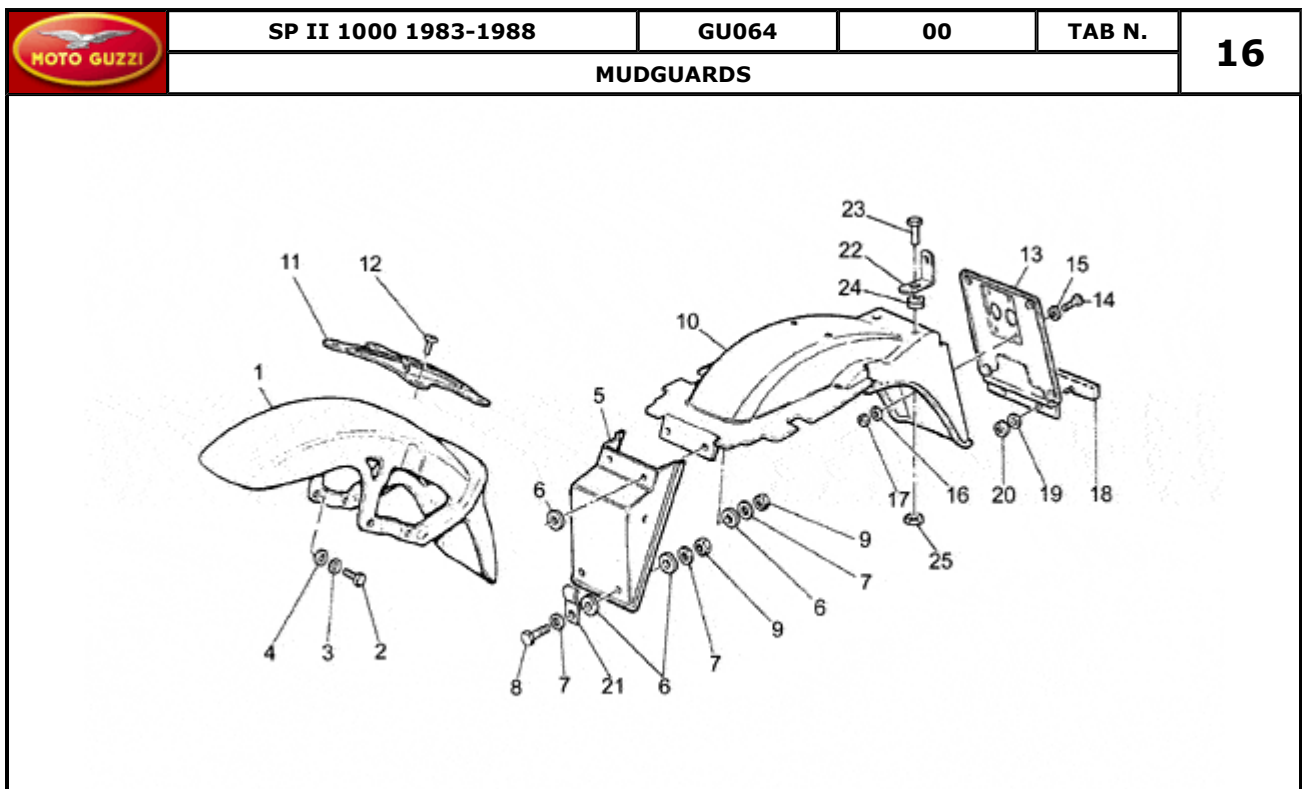

Pos.	Description	Year	I_M	Country	Version	Code	Q.ty	P.Cod.
1	Front mudguard	-	-	-	-	GU284344001	1	
2	Hex screw M8X20	-	-	-	-	GU98054420	4	
3	Washer	-	-	-	-	GU95000208	4	
4	Spring washer 8x15x0,3	-	-	-	-	GU61270300	4	
5	Splash guard	-	-	-	-	GU14438750	1	
6	Rubber spacer	-	-	-	-	GU93110060	8	
7	Washer 6,4x12x1,2	-	-	-	-	GU95100141	4	
8	Hex screw M6X20	-	-	-	-	GU98054320	2	
9	Nut M6x1	-	-	-	-	GU92630106	4	
10	Rear mudguard	-	-	-	-	GU28437010	1	
11	Plate	-	-	-	-	GU274366201	1	
12	Screw	-	-	-	-	GU98230816	4	
13	Plate holder support	-	-	-	-	GU284746001	1	
14	Screw	-	-	-	-	GU98200408	4	
15	Washer	-	-	-	-	GU95000204	4	
16	Washer	-	-	-	-	GU95129080	4	
17	Nut	-	-	-	-	GU92602204	4	
18	Rear reflector	-	-	-	-	GU28745800	1	
19	Washer	-	-	-	-	GU95129080	2	
20	Nut	-	-	-	-	GU92602204	2	
21	U-bolt	-	-	-	-	GU93301313	2	
22	Plate	-	-	-	-	GU28438000	2	
23	Screw	-	-	-	-	GU98326016	2	
24	Rubber spacer	-	-	-	-	GU93110060	2	
25	Nut M6x1	-	-	-	-	GU92630106	2